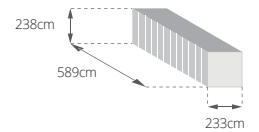

Quantity per Master Box	6
Length	79.5 cm
Width	42.0 cm
Height	32.0 cm
Volume	106.8 L
Mass	22.1 kg

Retail Box Dimensions

Length	40.0 cm
Width	13.0 cm
Height	29.0 cm
Volume	15.1 L
Mass	3.6 kg

Pallet Dimensions

Master Box Dimensions

Quantity per Master Box	6
Length	79.5 cm
Width	53.0 cm
Height	32.0 cm
Volume	134.8 L
Mass	28.7 kg

Retail Box Dimensions

Length	51.0 cm
Width	13.0 cm
Height	29.0 cm
Volume	19.2 L
Mass	4.7 kg

Pallet Dimensions

Master Box Quantity per Pallet	6
Lightkit Quantity per Pallet	32
Length	82.0 cm
Width	105.0 cm
Height	112.0 cm
Volume	0.96 m3
Mass	173 kg

Ulitium LightKit

Container
& Shipping Details
PS-ULK-06/06-100614

Quantities per Container

20 feet

with pallet

Retail Box	1944	1512	1188	1008
Master Box	162	252	198	168
Pallet	18	28	22	28

without pallet

Retail Box	2940	2058	1470	1176
Master Box	245	343	245	196

40 feet

with pallet