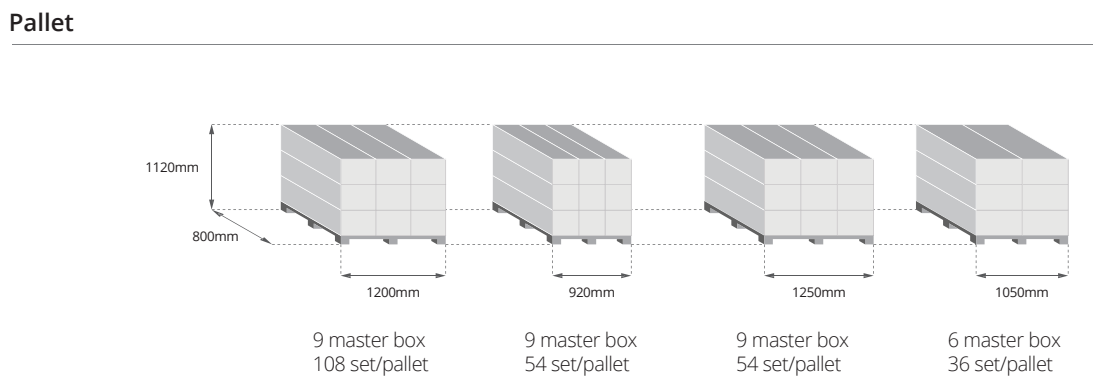

Master Box Quantity per Pallet	9
Lightkit Quantity per Pallet	54
Length	82.0 cm
Width	125.0 cm
Height	112.0 cm
Volume	1.15 m3
Mass	200 kg

Item Quantities in each kit

Ulitium200	4
LEC200 200 kJ/d solar panel	1
Bayonet Plug DC Cable 480cm	5
HUB4 Junction Box	2
Installation material set LK4	1

Master Box Dimensions

Quantity per Master Box	6
Length	79.5 cm
Width	53.0 cm
Height	32.0 cm
Volume	134.8 L
Mass	28.7 kg

Retail Box Dimensions

Length	51.0 cm
Width	13.0 cm
Height	29.0 cm
Volume	19.2 L
Mass	4.7 kg

Pallet Dimensions

Master Box Quantity per Pallet	6
Lightkit Quantity per Pallet	32
Length	82.0 cm
Width	105.0 cm
Height	112.0 cm
Volume	0.96 m3
Mass	173 kg

Ulitium LightKit

Container
& Shipping Details
PS-ULK-06/06-100614