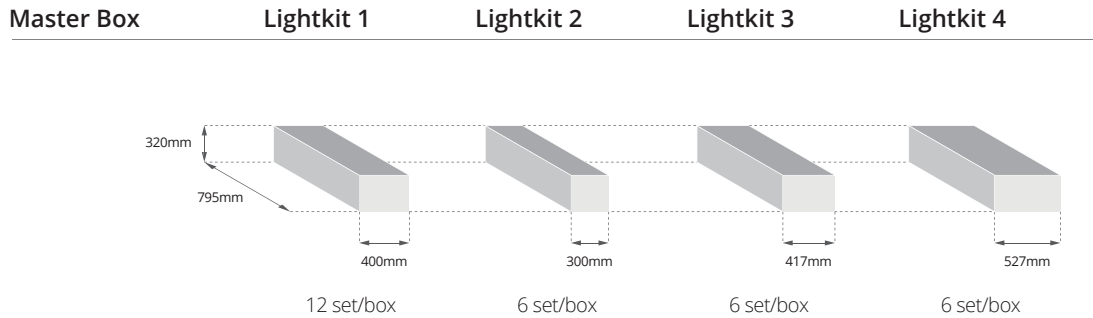

Master Box Quantity per Pallet	9
Lightkit Quantity per Pallet	54
Length	82.0 cm
Width	125.0 cm
Height	112.0 cm
Volume	1.15 m3
Mass	200 kg

Item Quantities in each kit

Ulitium200	4
LEC200 200 kJ/d solar panel	1
Bayonet Plug DC Cable 480cm	5
HUB4 Junction Box	2
Installation material set LK4	1

Master Box Dimensions

Quantity per Master Box	6
Length	79.5 cm
Width	53.0 cm
Height	32.0 cm
Volume	134.8 L
Mass	28.7 kg

Retail Box Dimensions

Length	51.0 cm
Width	13.0 cm
Height	29.0 cm
Volume	19.2 L
Mass	4.7 kg

Pallet Dimensions

Master Box Quantity per Pallet	6
Lightkit Quantity per Pallet	32
Length	82.0 cm
Width	105.0 cm
Height	112.0 cm
Volume	0.96 m3
Mass	173 kg

Ulitium LightKit

Container
& Shipping Details
PS-ULK-06/06-100614